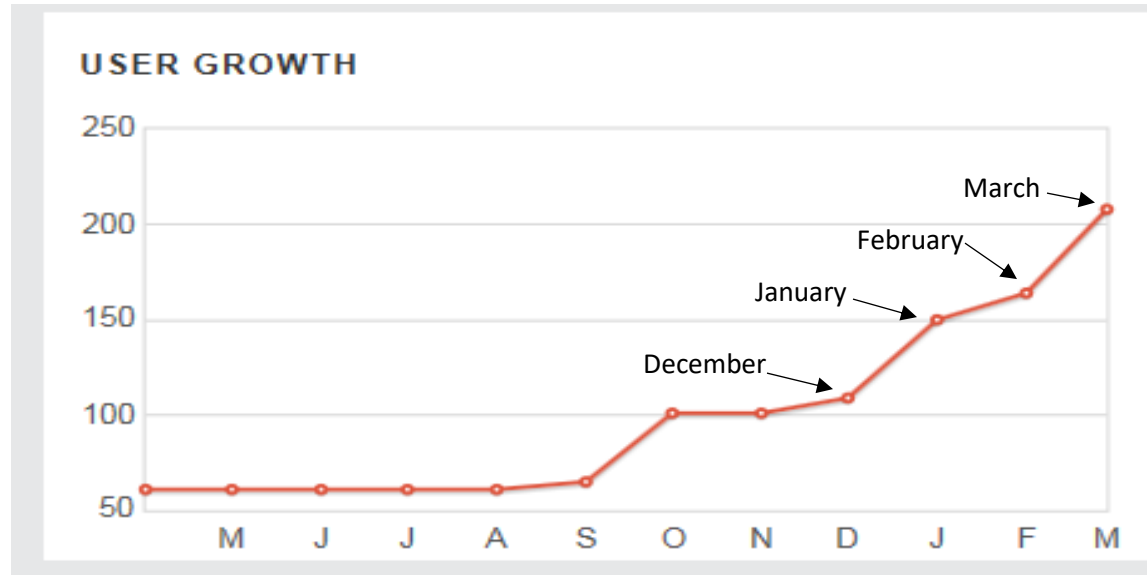

Here is the current user data as of 3/26/19! 😊

208

Total Registered Users

91

Users Connected to Classrooms

117

Users Not Connected to Classrooms

0

Playlists Sent From Teachers

Date	Reg. Users	Users w/ classroom	Users w/ no classroom
12/14/2018	108	52	56
1/11/2019	109	52	57
1/16/2019	125	54	71
1/22/2019	133	57	76
1/23/2019	138	58	80
1/28/2019	144	61	83
2/1/2019	150	62	88
2/5/2019	154	67	87
2/15/2019	157	68	89
2/18/2019	159	70	89
2/22/2019	163	74	89
3/1/2019	164	74	90
3/4/2019	165	74	91
3/6/2019	169	75	94
3/8/2019	178	82	96
3/11/2019	182	84	98
3/15/2019	198	90	108
3/19/2019	204	90	114